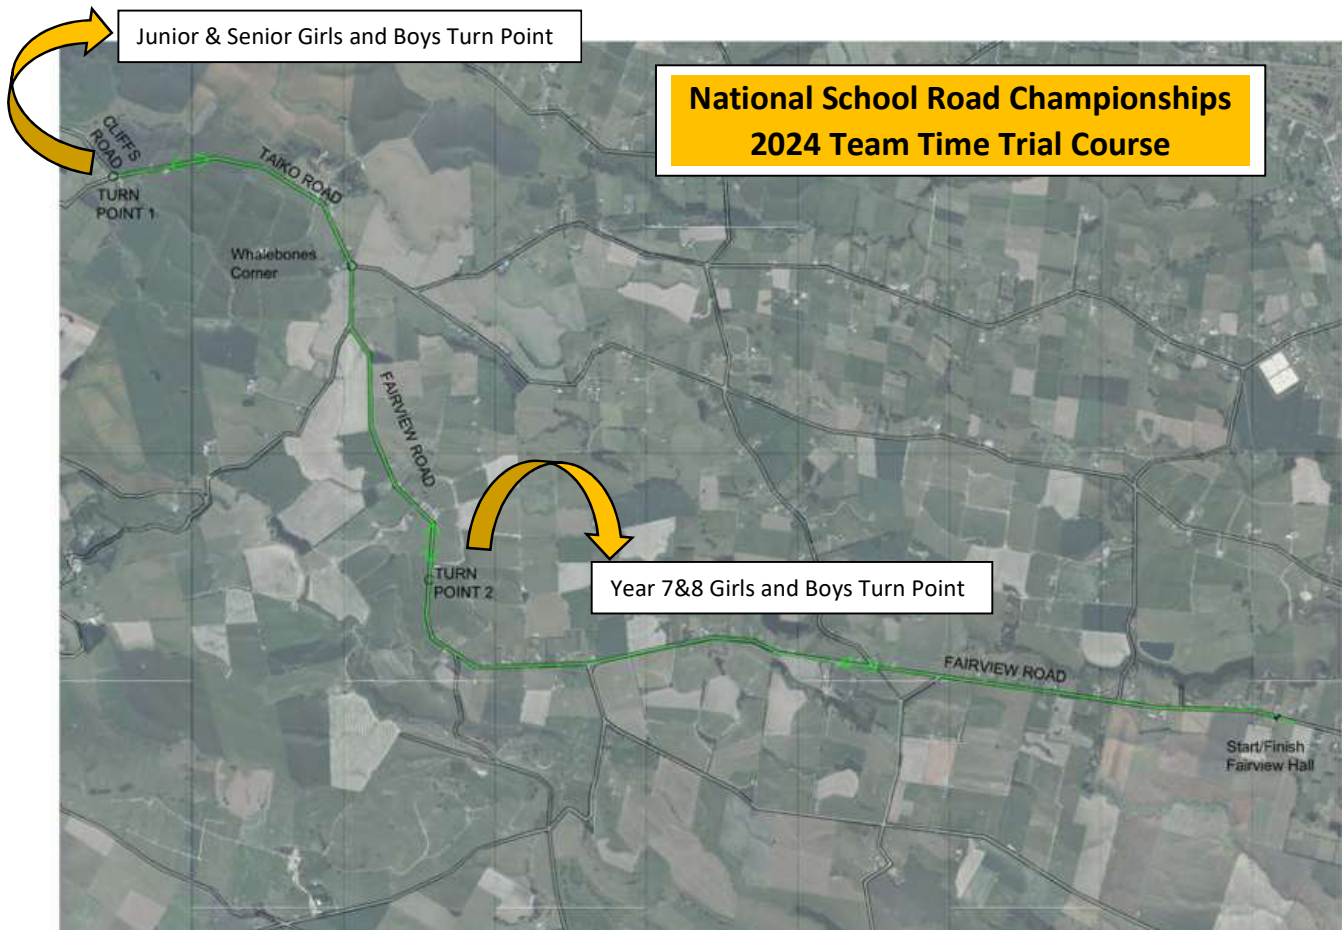

Start [Fairview Hall, 364 Fairview Road, Timaru](#)

4.4km Left onto Holme Station Road

8.5km Left onto Beaconsfield Road

16.9km Left onto Adair Road

17.7km Right onto Suttons Road

19.5km Left onto Fairview Road

20.8km Finish Lap Fairview Hall

Team Time Trial – Monday 30 September

Turn 1 on Map: Junior & Senior Girls and Boys

- Start [Fairview Hall, 364 Fairview Road, Timaru](#)
- 8.0km Straight through onto Taiko Road
- 9.7km U Turn at intersection with Taiko Road and Cliffs Road
- 11.4km Straight through onto Fairview Road
- 19.4km Finish Fairview Hall

Turn 2 on Map: Year 7 & 8 Girls and Boys

- Start [Fairview Hall, 364 Fairview Road, Timaru](#)
- 6.2km U Turn on Fairview Road
- 12.4km Finish Fairview Hall

Points Race – Tuesday 1 October

Check the schedule and race distances in the Event Manual.

Course runs anticlockwise from the Start / Finish area